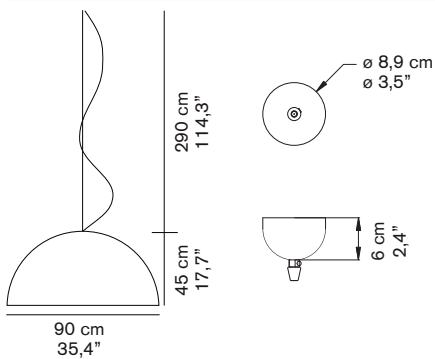

SONORA 490

Vico Magistretti
1976

Suspension lamp, giving direct and diffused light. in blown PMMA.

DIMENSIONS

MATERIALS

metal/PMMA

COLORS

opaline	RAL9003
lacquered white	
external black inner white	RAL9005 RAL9003
external white inner gold	RAL9003
external black inner gold	RAL9005

transparent cable

PACKAGING

dimensions 92x92x50 cm / 36,2"x36,2"x19,7"
volume 0,4232 m³ / 14,94 ft³
weight 10 kg / 22,04 lb

TYPE

indoor - suspension lamp

PHOTOMETRIC CURVE